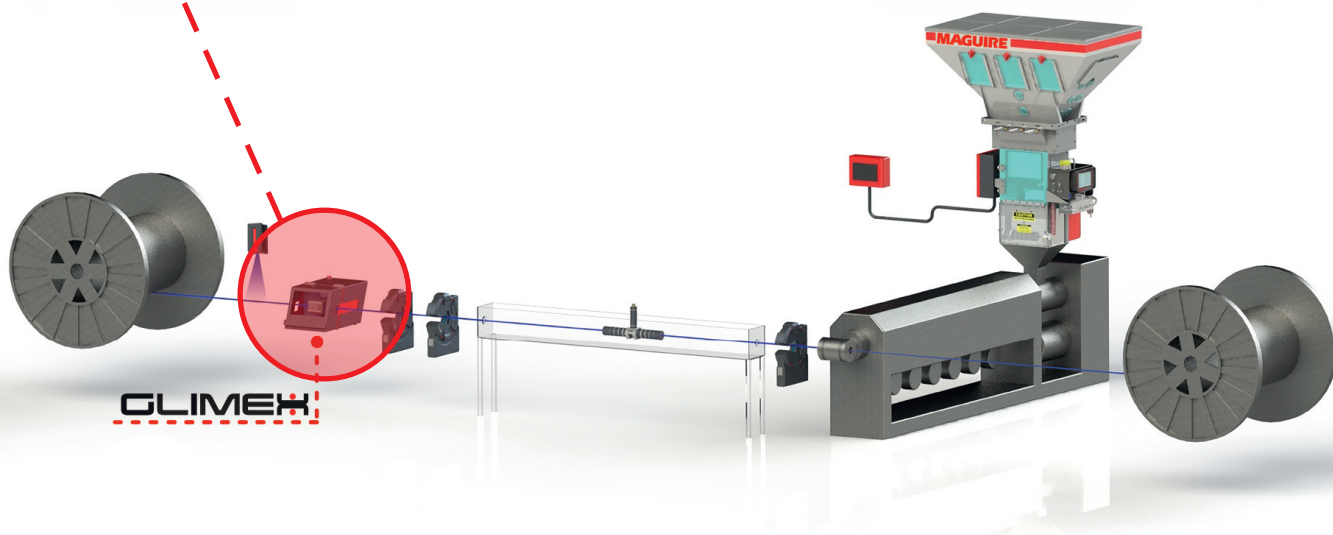

Characteristics

- ✚ In-line detection of insulation defects of electric cables
- ✚ High voltage instrument with limited current electrical discharge
- ✚ Controlled by local display or through the supervisory system
- ✚ Data base of the detected defects